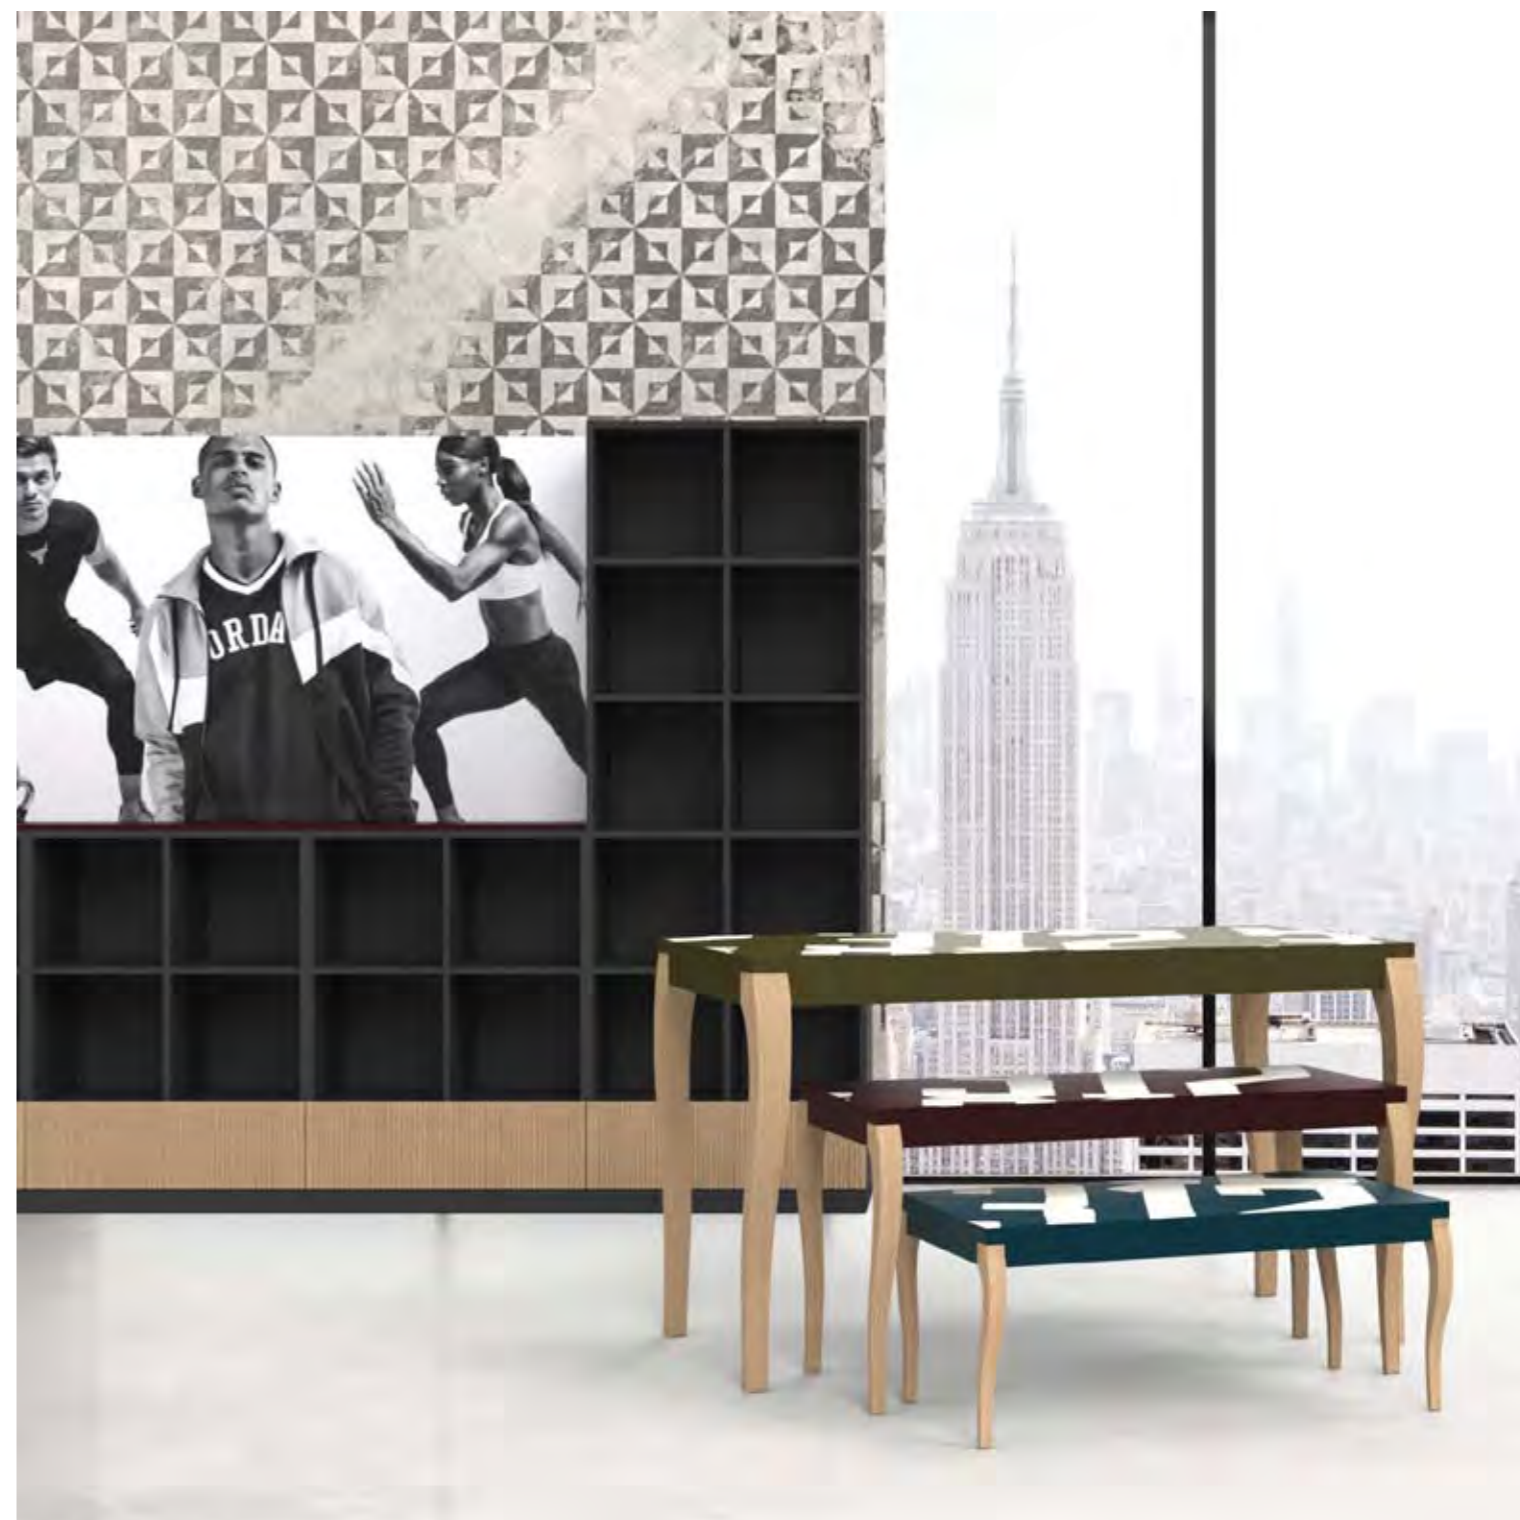

Dynamism, lively, color and the joy of furnishing best describes the new revised Linea Zero range.

New furnishing objects designed for shop in shop solutions and dedicated to multiple sectors: sports and leisure, casual wear, fashion accessories and cosmetics.

New York was used for inspiration for this range revision and it gives Linea Zero an cosmopolitan and international flavour.

Casellari e tavoli Zero *Shelving unit and Zero table*

Composizione casellari in nero opaco / cassetti montati su guide soft closing con frontale rovere lavorato a effetto listelli
Tris tavoli Zero / top verniciato e stampato UV / gambe in rovere massello